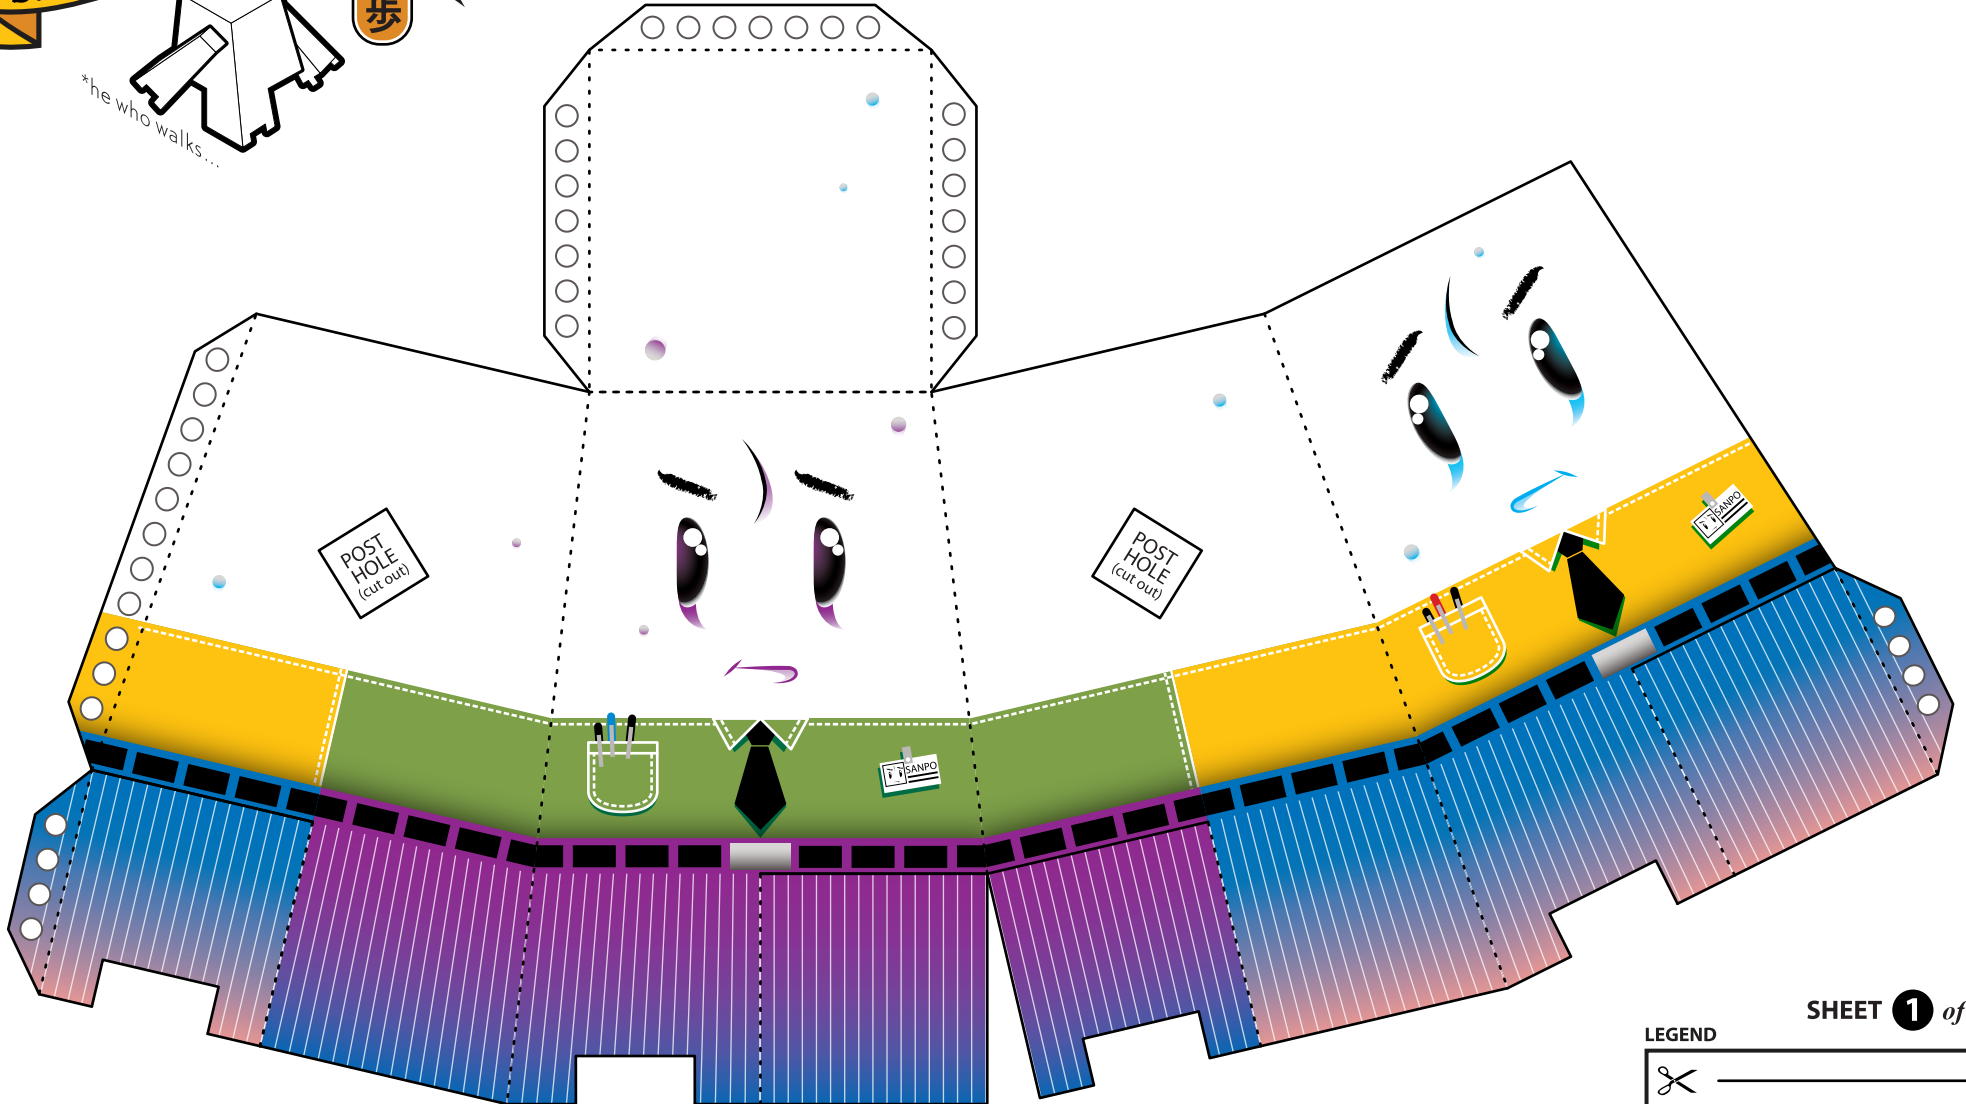

Mr.  さんぽさん
SANPO
SIR SANPS-A-LOT

*he who walks...

散歩

BODY
 Cute lil' bugger isn't he?

SHEET 1 of 2

LEGEND

-  _____
-  - - - - -
-  ○ ○ ○ ○ ○ ○ ○ ○ ○ ○

Mr.  **さんぽさん**
SANPO
SIR SANPS-A-LOT

散歩

ARM
 For holding important papers

ARM
 For clutching coffees and donuts

ARM POST
 Fold, glue and insert through POST HOLES

LEGEND

| | |
|---|---------------------|
|  | _____ |
|  | ----- |
|  | ○ ○ ○ ○ ○ ○ ○ ○ ○ ○ |