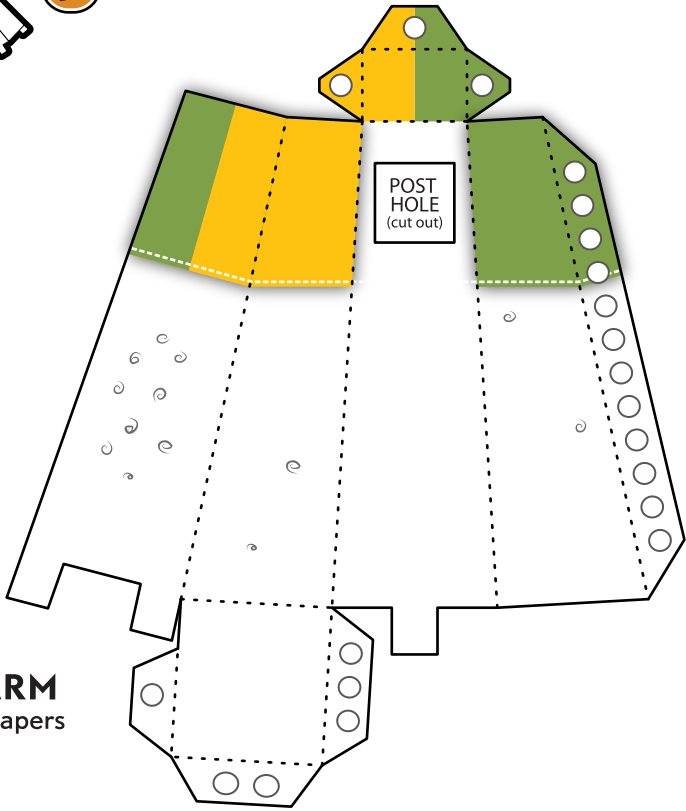

Mr.  さんぽさん
SANPO
SIR SANPS-A-LOT

*he who walks...

散歩

BODY
 Cute lil' bugger isn't he?

SHEET 1 of 2

LEGEND

-  _____
-  - - - - -
-  ○ ○ ○ ○ ○ ○ ○ ○ ○ ○

Mr.  **さんぽさん**
SANPO
SIR SANPS-A-LOT

散歩

ARM
 For holding important papers

ARM
 For clutching coffees and donuts

ARM POST
 Fold, glue and insert through POST HOLES

LEGEND

| | |
|---|---------------------|
|  | _____ |
|  | ----- |
|  | ○ ○ ○ ○ ○ ○ ○ ○ ○ ○ |