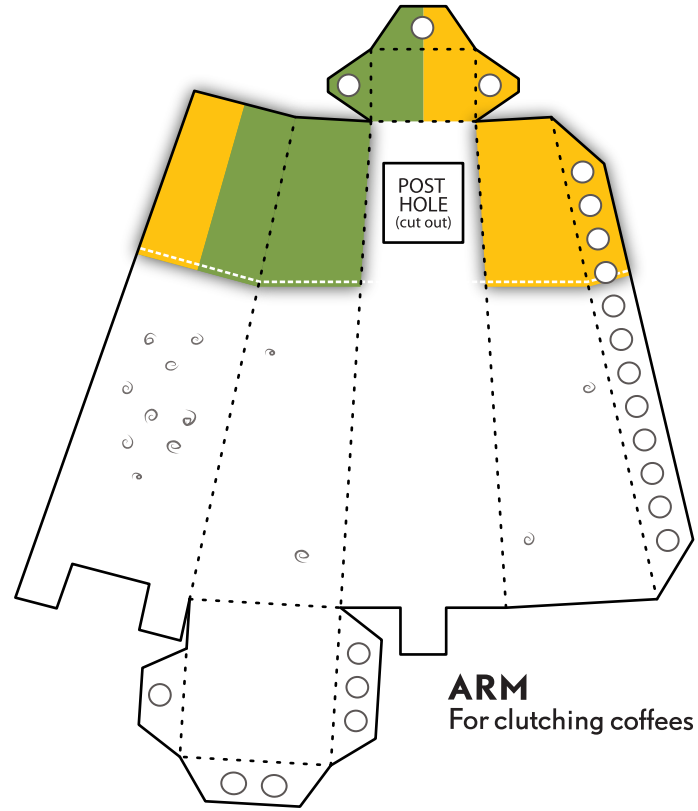

Mr.  さんぽさん
SANPO
SIR SANPS-A-LOT

*he who walks...

散歩

BODY
 Cute lil' bugger isn't he?

SHEET 1 of 2

LEGEND

-  _____
-  - - - - -
-  ○ ○ ○ ○ ○ ○ ○ ○ ○ ○

Mr.  **さんぽさん**
SANPO
SIR SANPS-A-LOT

散歩

ARM
 For holding important papers

ARM
 For clutching coffees and donuts

ARM POST
 Fold, glue and insert through POST HOLES

LEGEND

| | |
|---|---------------------|
|  | _____ |
|  | ----- |
|  | ○ ○ ○ ○ ○ ○ ○ ○ ○ ○ |