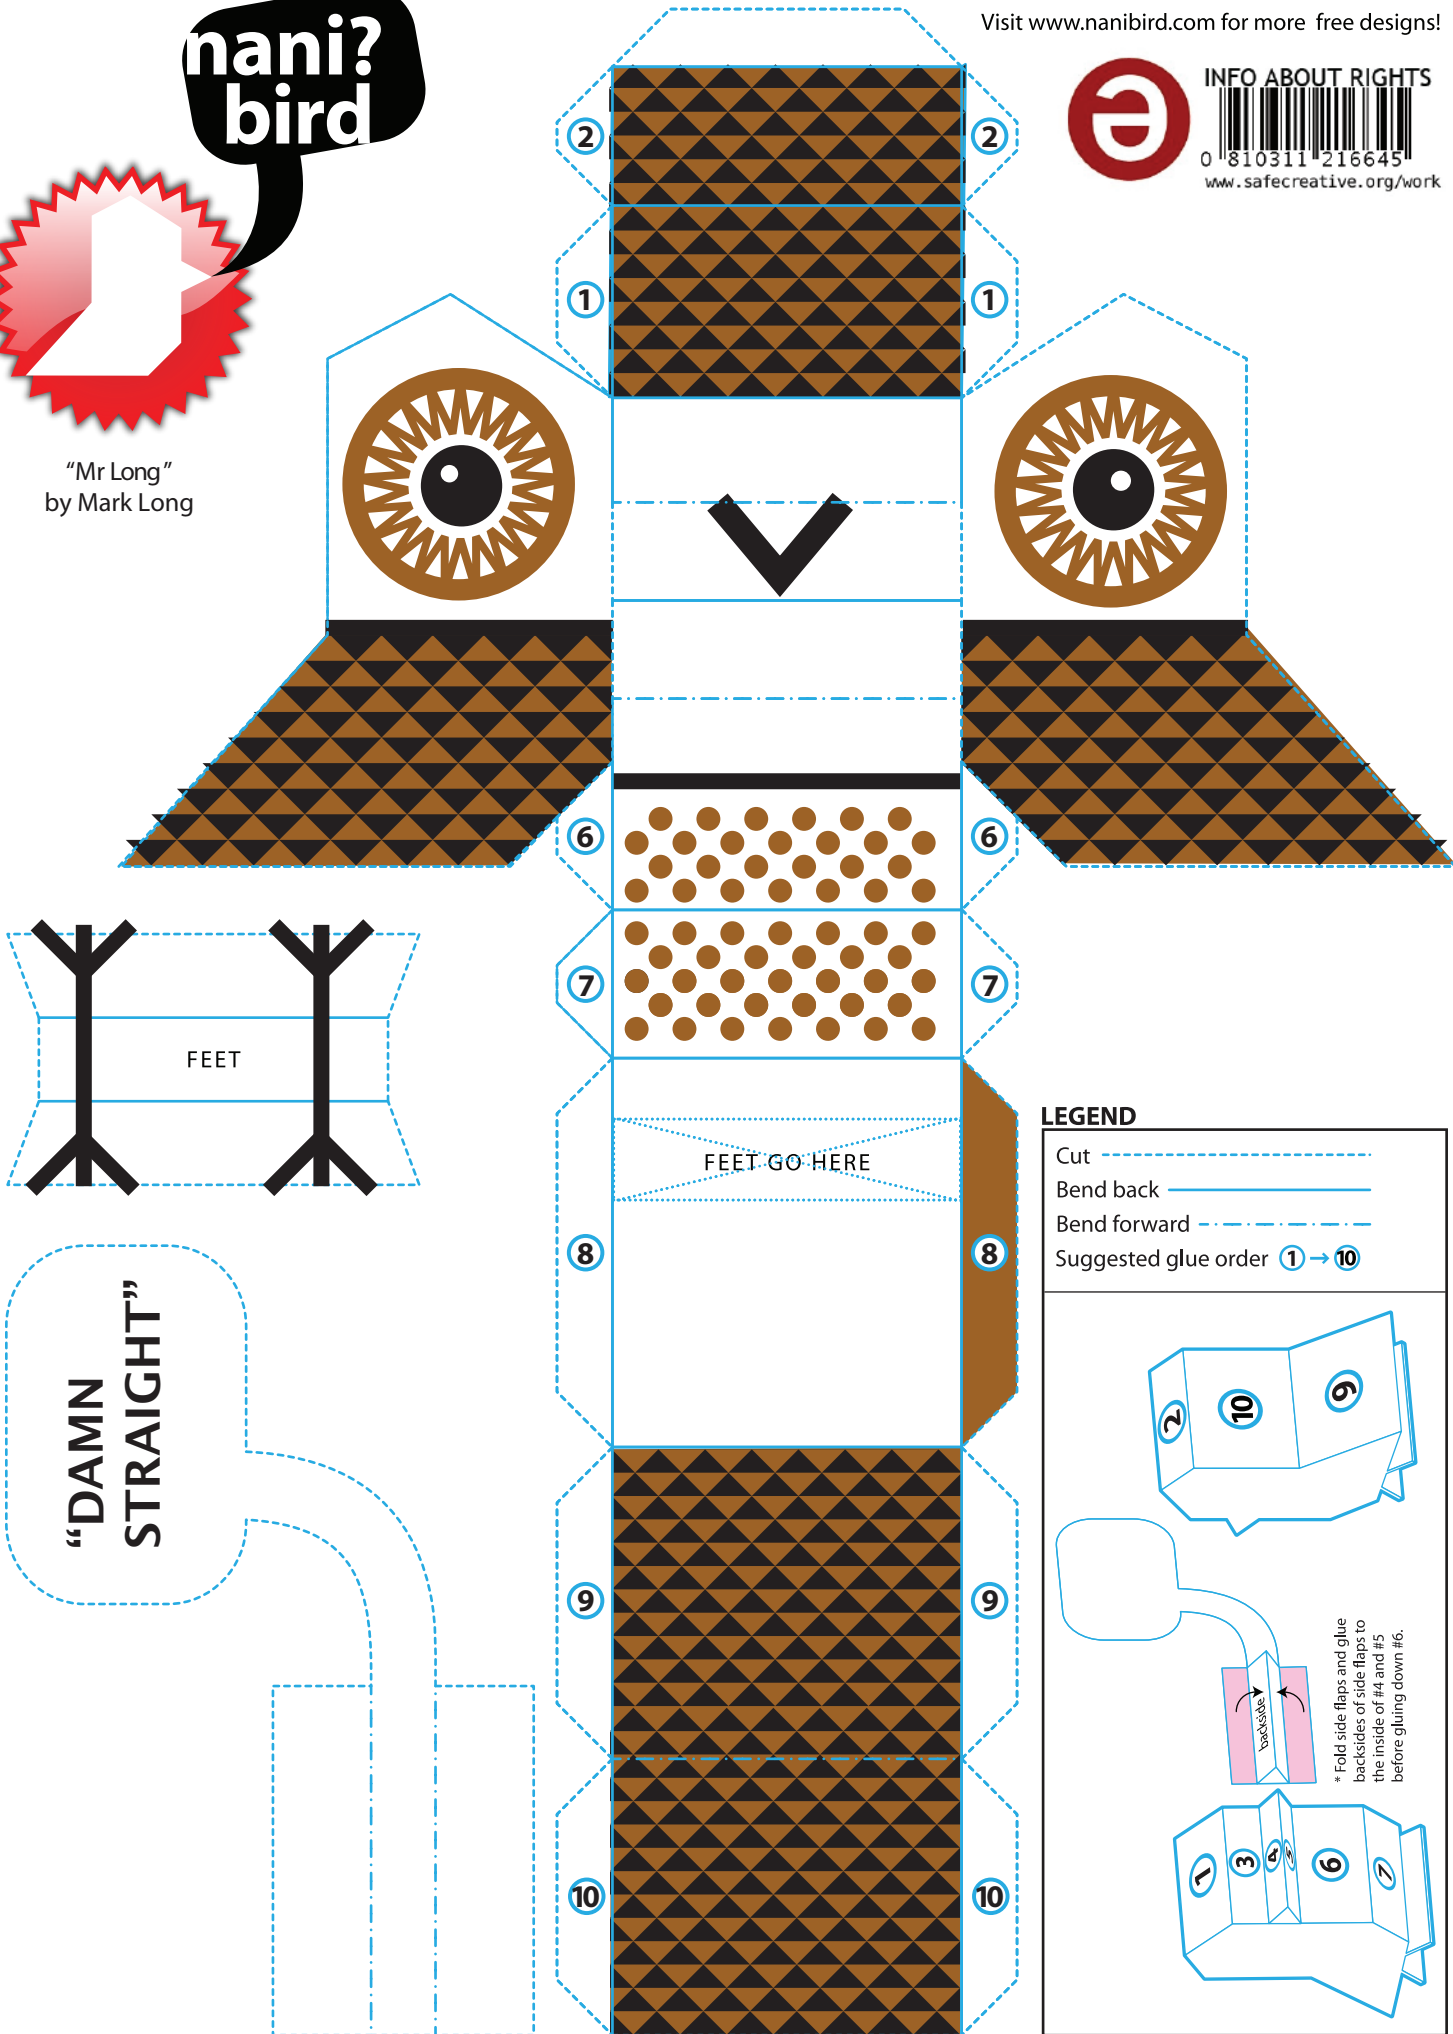

nani?
bird

"Mr Long"
by Mark Long

INFO ABOUT RIGHTS

www.safecreative.org/work

FEET

FEET GO HERE

"DAMN
STRAIGHT"

LEGEND

- Cut
- Bend back
- Bend forward
- Suggested glue order 1 → 10