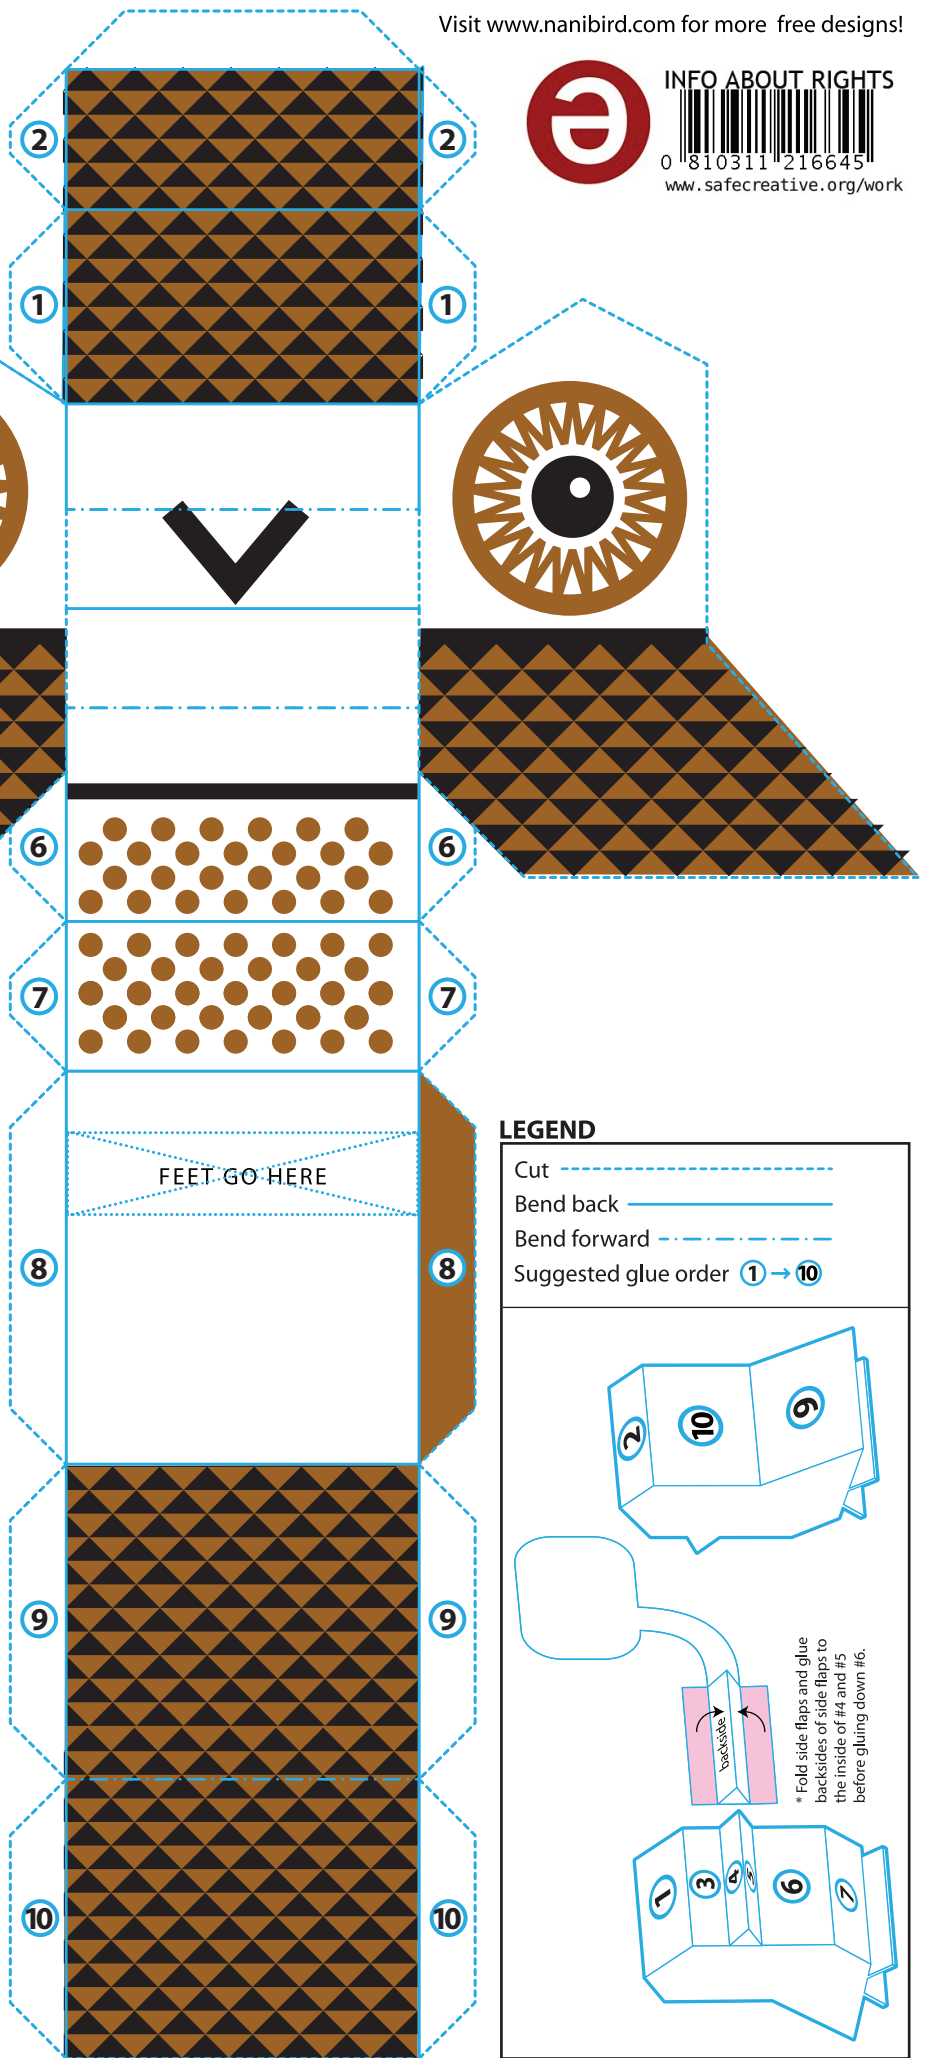

INFO ABOUT RIGHTS

0 810311 216645
www.safecreative.org/work

nani?
bird

"Mr Long"
by Mark Long

LEGEND

- Cut - - - - -
- Bend back - - - - -
- Bend forward - - - - -
- Suggested glue order ① → ⑩