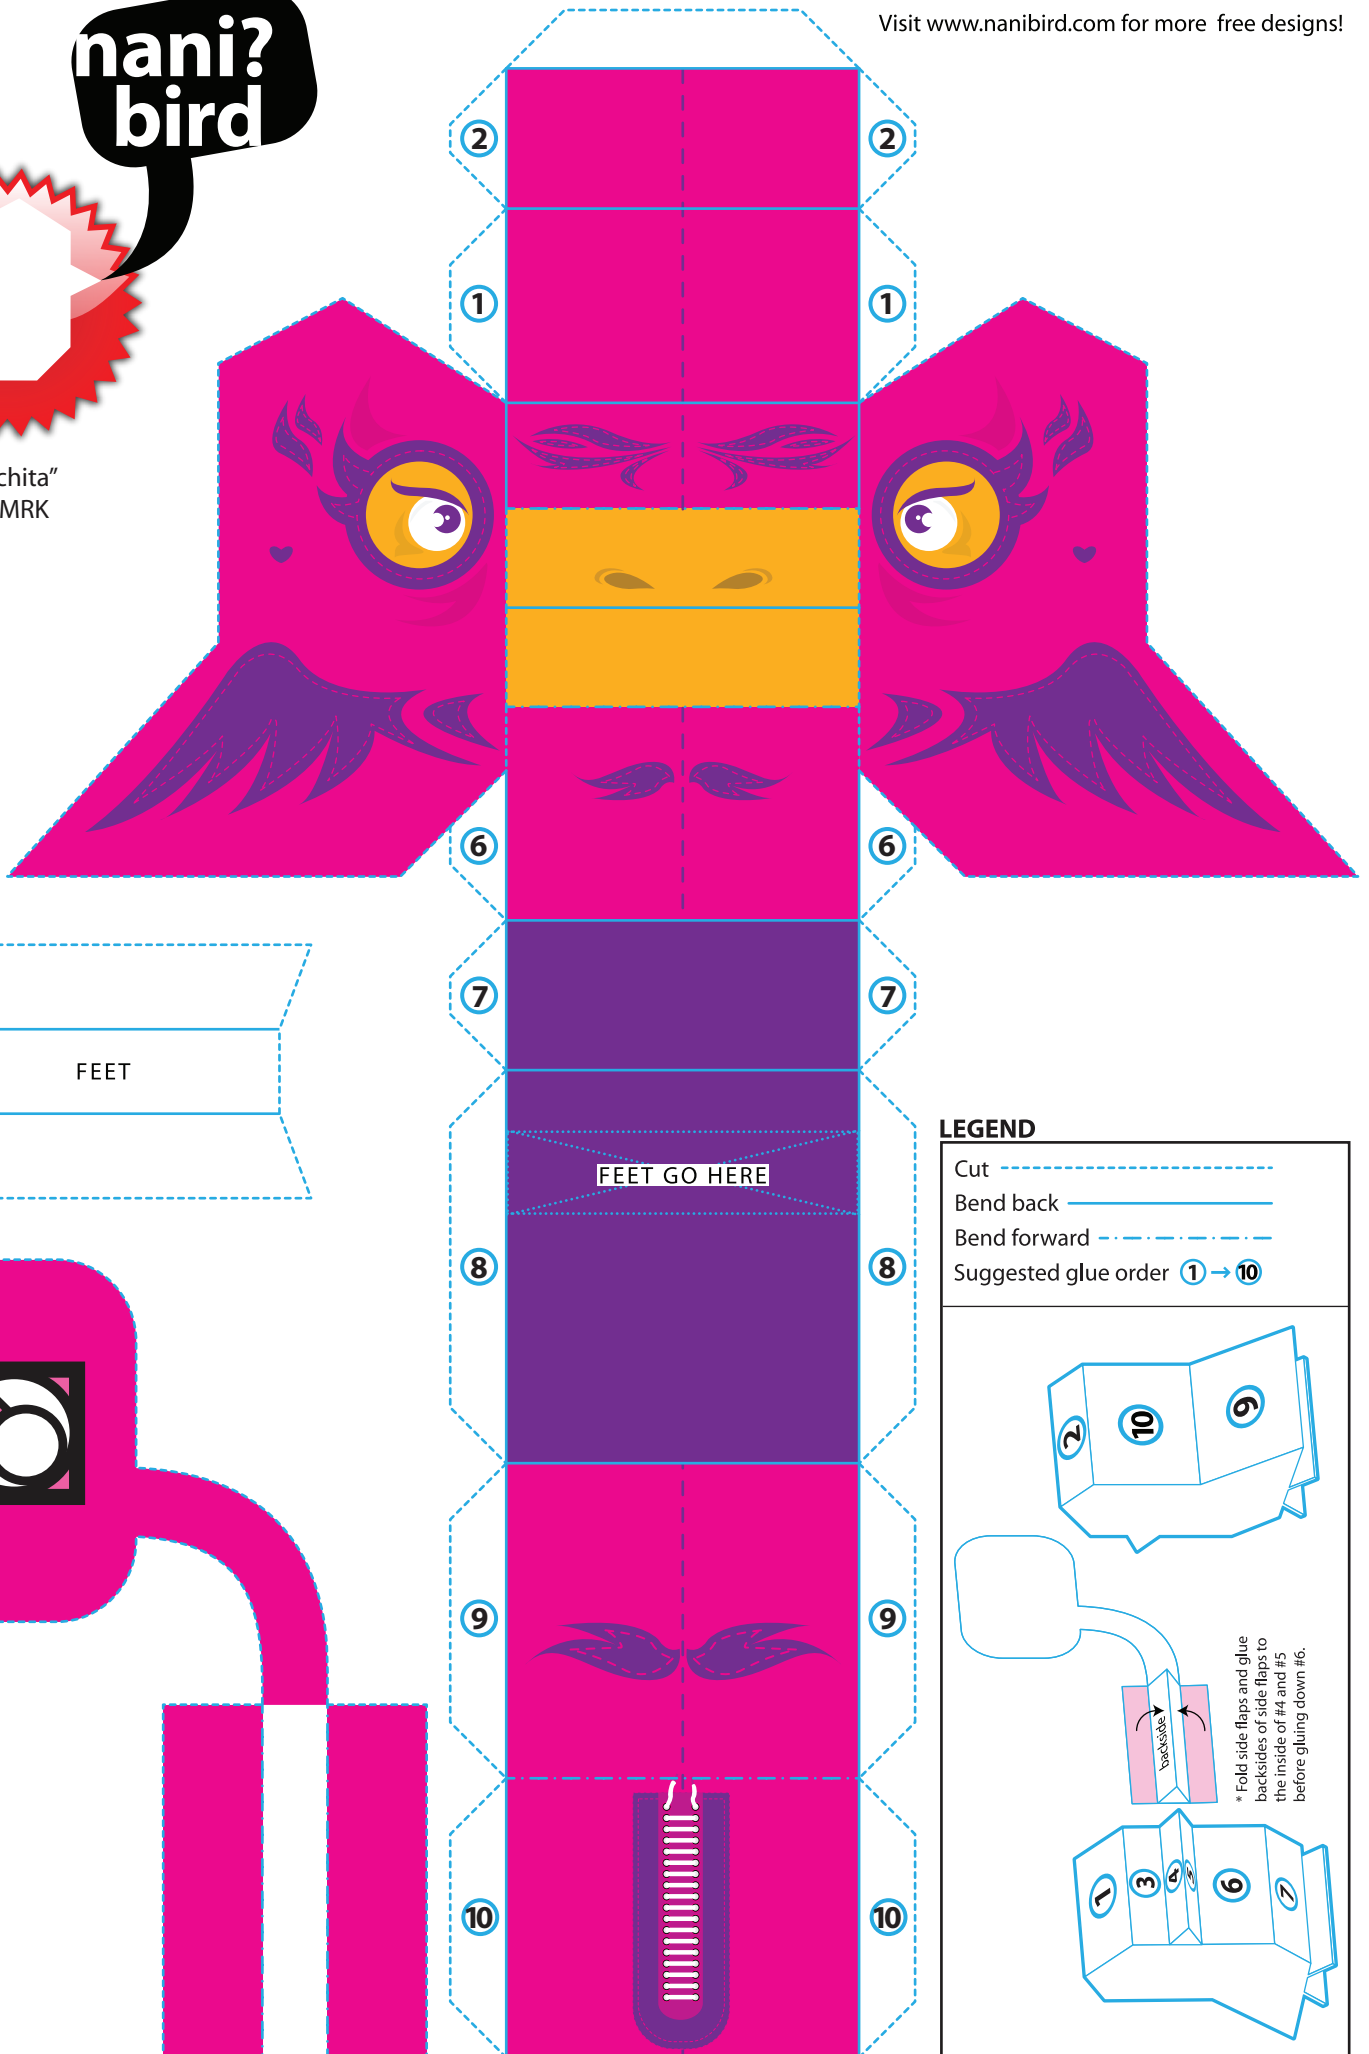

nani?
bird

"Luchita"
by MRK

LEGEND

- Cut - - - - -
- Bend back ———
- Bend forward - - - - -
- Suggested glue order ① → ⑩